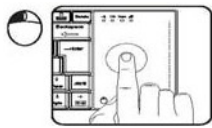

Multi-Touchpad / Escritura Gestual Multi-Touchpad / Handwriting

Single click on touchpad like mouse left