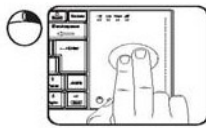

Double click in touchpad like mouse right