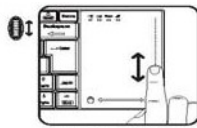

Single finger slide up and down in the edge of touchpad like mouse wheel